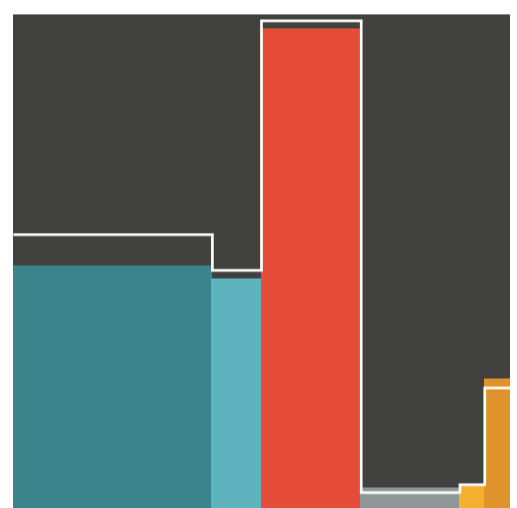

DISTRIBUTION OF TOP 100 INSTITUTIONS

NATIONAL SUMMARY, RANK <400*
change from last year

TOP 400 PROFILES
see below for key

108 Lomonosov Moscow State University

256= Saint-Petersburg State University

317 Novosibirsk State University