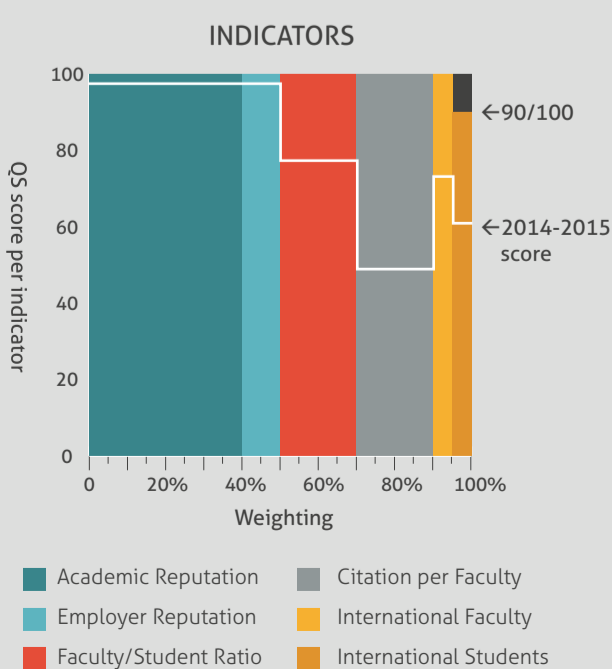

DISTRIBUTION OF TOP 100 INSTITUTIONS

NATIONAL SUMMARY, RANK <400*
change from last year

TOP 400 PROFILES
see below for key

108 Lomonosov Moscow State University

256= Saint-Petersburg State University

317 Novosibirsk State University

338= Bauman Moscow State Technical University

397= MGIMO University

KEY

2015-2016 SCORE

YEAR ON YEAR PERFORMANCE

*NOTE: The methodology of calculating the citations per faculty indicator changed in 2015-2016. Further details can be found [here](#).