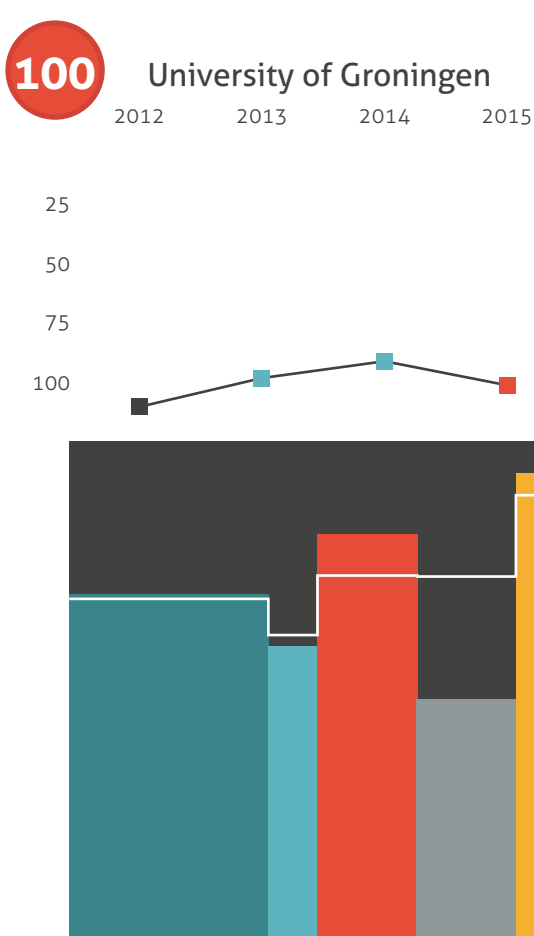

DISTRIBUTION OF TOP 100 INSTITUTIONS

NATIONAL SUMMARY, RANK 101-400\*  
change from last year

TOP 100 PROFILES  
see below for key

KEY

\*NOTE: The methodology of calculating the citations per faculty indicator changed in 2015-2016. Further details can be found [here](#).