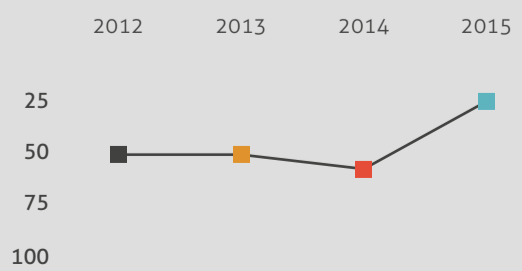

286 IT Kharagpur

KEY

2015-2016 SCORE

YEAR ON YEAR PERFORMANCE

*NOTE: The methodology of calculating the citations per faculty indicator changed in 2015-2016. Further details can be found [here](#).