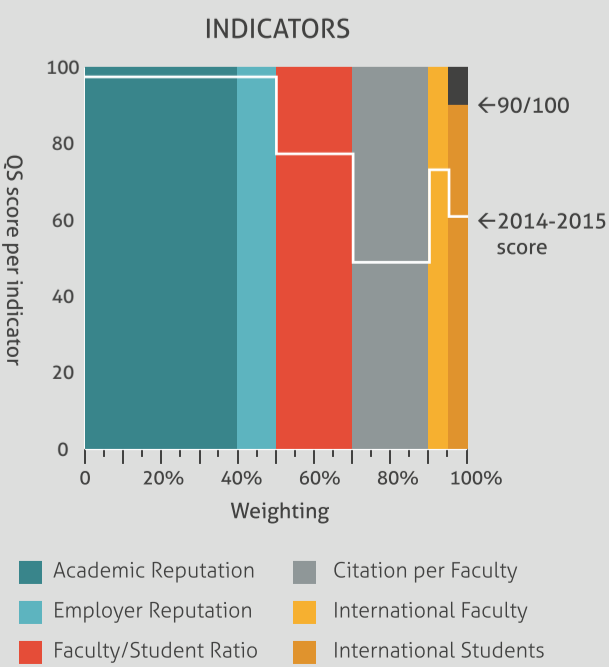

DISTRIBUTION OF TOP 100 INSTITUTIONS

NATIONAL SUMMARY, RANK <400*
change from last year

TOP 300 PROFILES
see below for key

147 Institute of Science Bangalore
NEW

179 IT Delhi

202 IT Bombay

254= IT Madras

271= IT Kanpur

286 IT Kharagpur

KEY

2015-2016 SCORE

YEAR ON YEAR PERFORMANCE

*NOTE: The methodology of calculating the citations per faculty indicator changed in 2015-2016. Further details can be found [here](#).