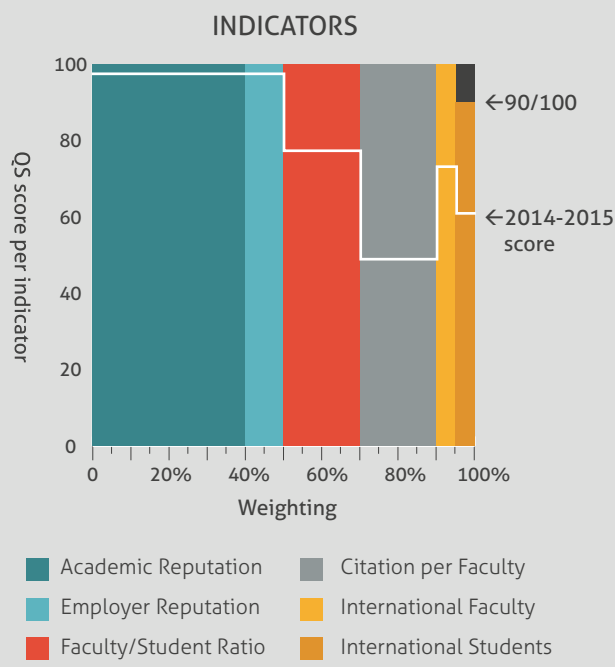

DISTRIBUTION OF TOP 100 INSTITUTIONS

NATIONAL SUMMARY, RANK 101-300*
change from last year

TOP 100 PROFILES
see below for key

60 Technische Universität München

66 Ruprecht-Karls-Universität Heidelberg

57 Ludwig-Maximilians-Universität München

93 Karlsruher Institut Für Technologie

KEY

2015-2016 SCORE

YEAR ON YEAR PERFORMANCE

*NOTE: The methodology of calculating the citations per faculty indicator changed in 2015-2016. Further details can be found [here](#).