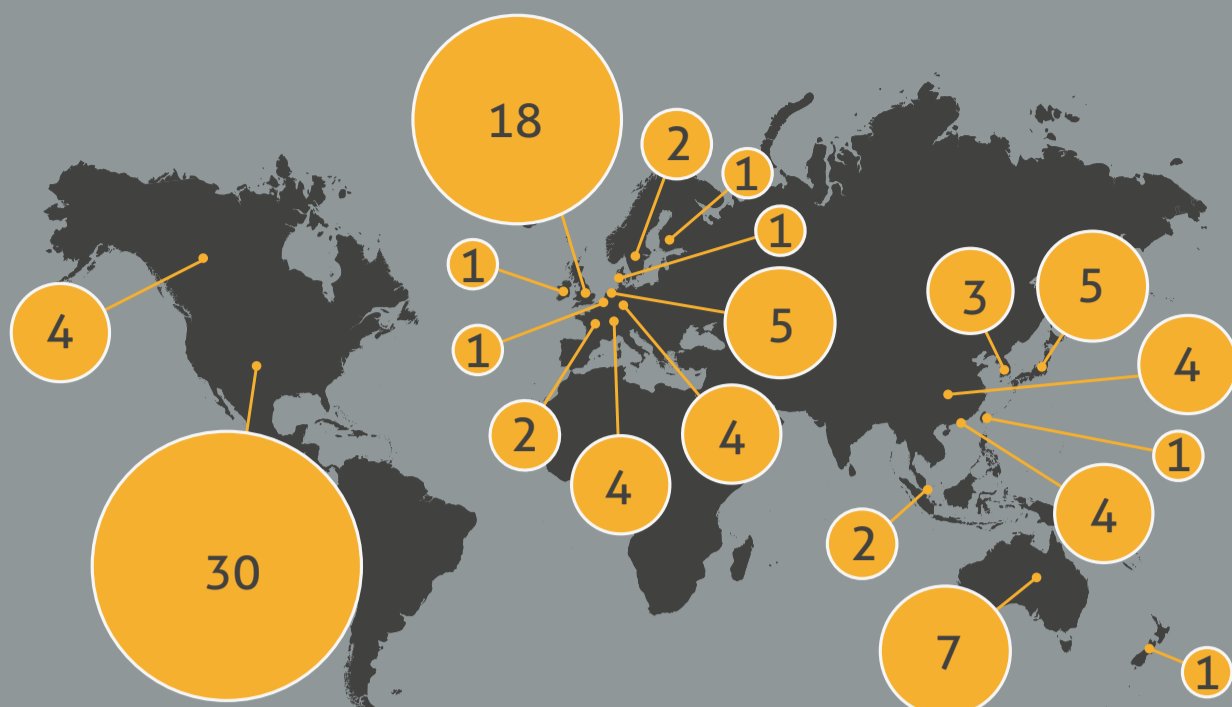

DISTRIBUTION OF TOP 100 INSTITUTIONS

NATIONAL SUMMARY, RANK <400*
change from last year

TOP 400 PROFILES
see below for key

78 Trinity College Dublin

154 University College Dublin

233 University College Cork