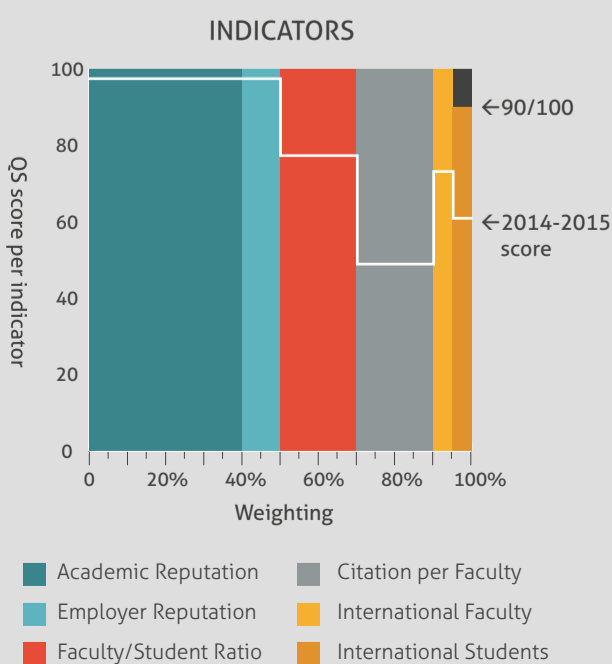

DISTRIBUTION OF TOP 100 INSTITUTIONS

NATIONAL SUMMARY, RANK <400*
change from last year

TOP 400 PROFILES
see below for key

78 Trinity College Dublin

154 University College Dublin

233 University College Cork

271 NUI Galway

353 Dublin City University

KEY

2015-2016 SCORE

YEAR ON YEAR PERFORMANCE

*NOTE: The methodology of calculating the citations per faculty indicator changed in 2015-2016. Further details can be found [here](#).