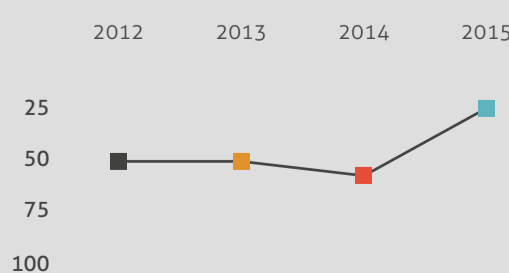

271 NUI Galway

353 Dublin City University

KEY

2015-2016 SCORE

YEAR ON YEAR PERFORMANCE

*NOTE: The methodology of calculating the citations per faculty indicator changed in 2015-2016. Further details can be found [here](#).