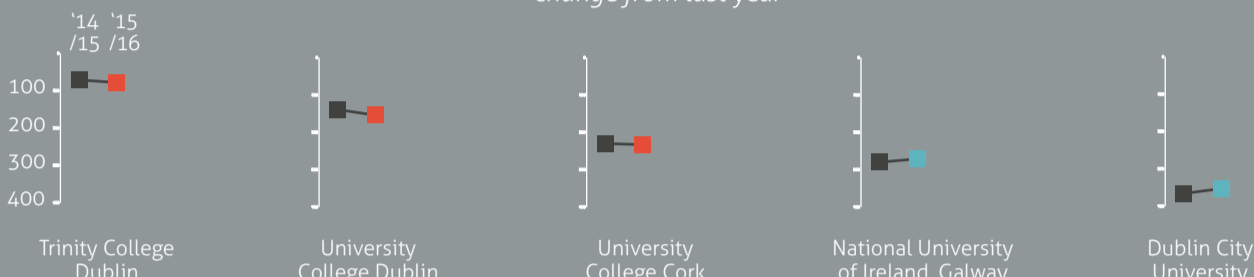

DISTRIBUTION OF TOP 100 INSTITUTIONS

NATIONAL SUMMARY, RANK <400*
change from last year

TOP 400 PROFILES
see below for key

78 Trinity College Dublin

154 University College Dublin

233 University College Cork