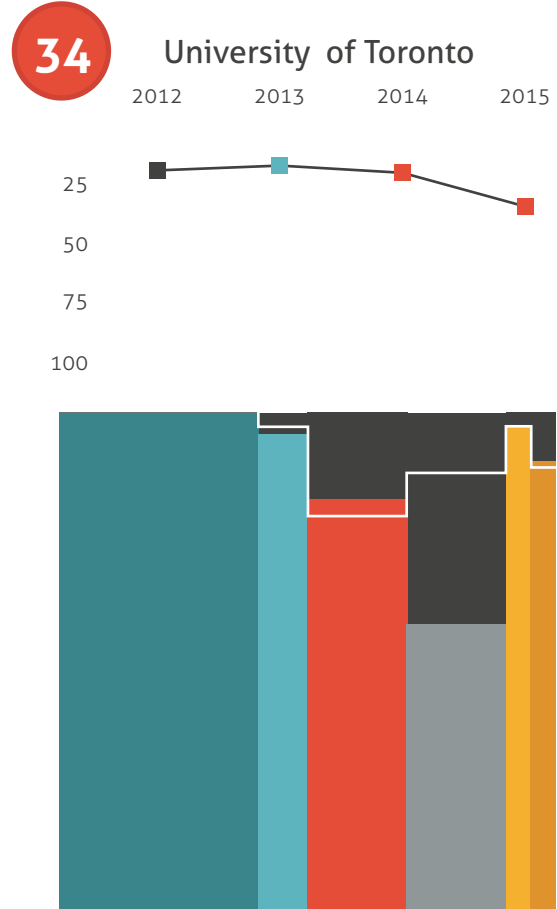

DISTRIBUTION OF TOP 100 INSTITUTIONS

NATIONAL SUMMARY, RANK 101-400\*  
change from last year

TOP 100 PROFILES  
see below for key

KEY

\*NOTE: The methodology of calculating the citations per faculty indicator changed in 2015-2016. Further details can be found [here](#).