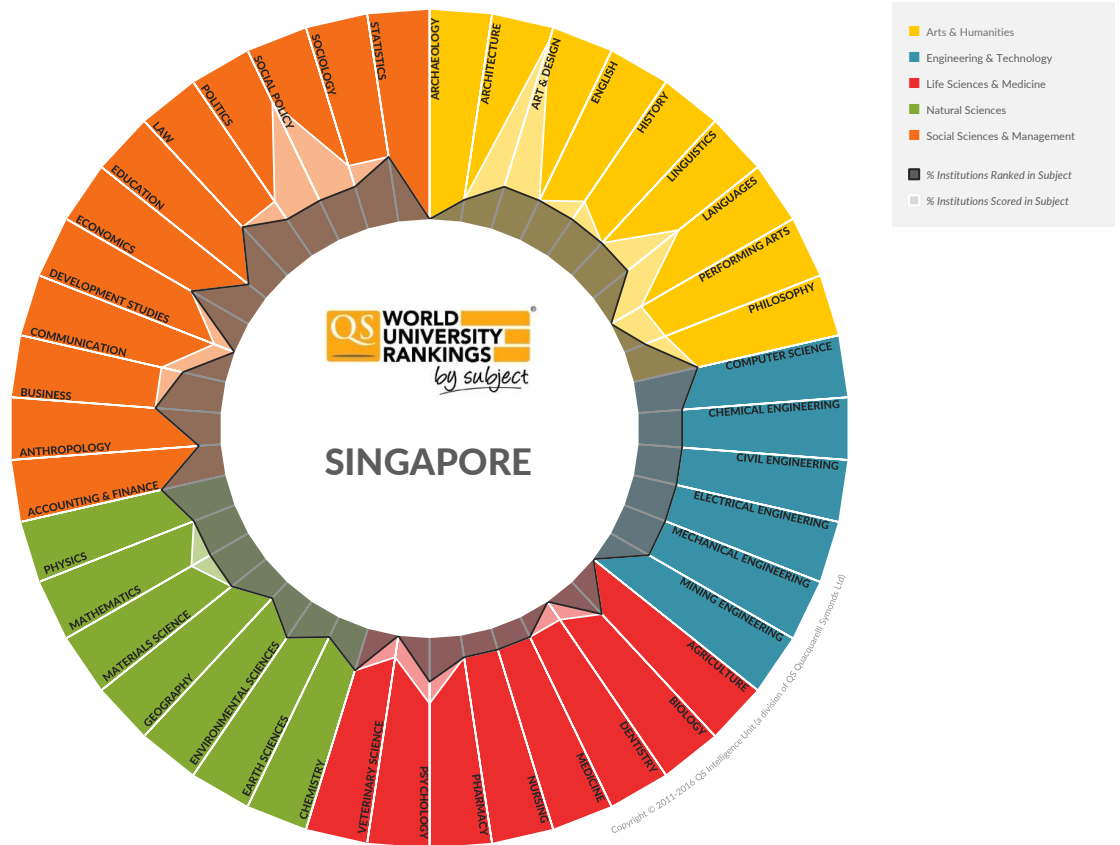

Subject Influence Map

Overall Country Performance

Institutions cited by academics in at least one subject	16
Subjects featuring at least one institution from Singapore	36
Institutions ranked in at least one subject	10
Institutions in published ranking for at least one subject	3

Range Representation by Subject

The following tables display the number of institutions from Singapore featured in each subject within each given range. Please note that different numbers of institutions are presented overall in different subjects - ranges shaded in grey do not exist for the subjects in question